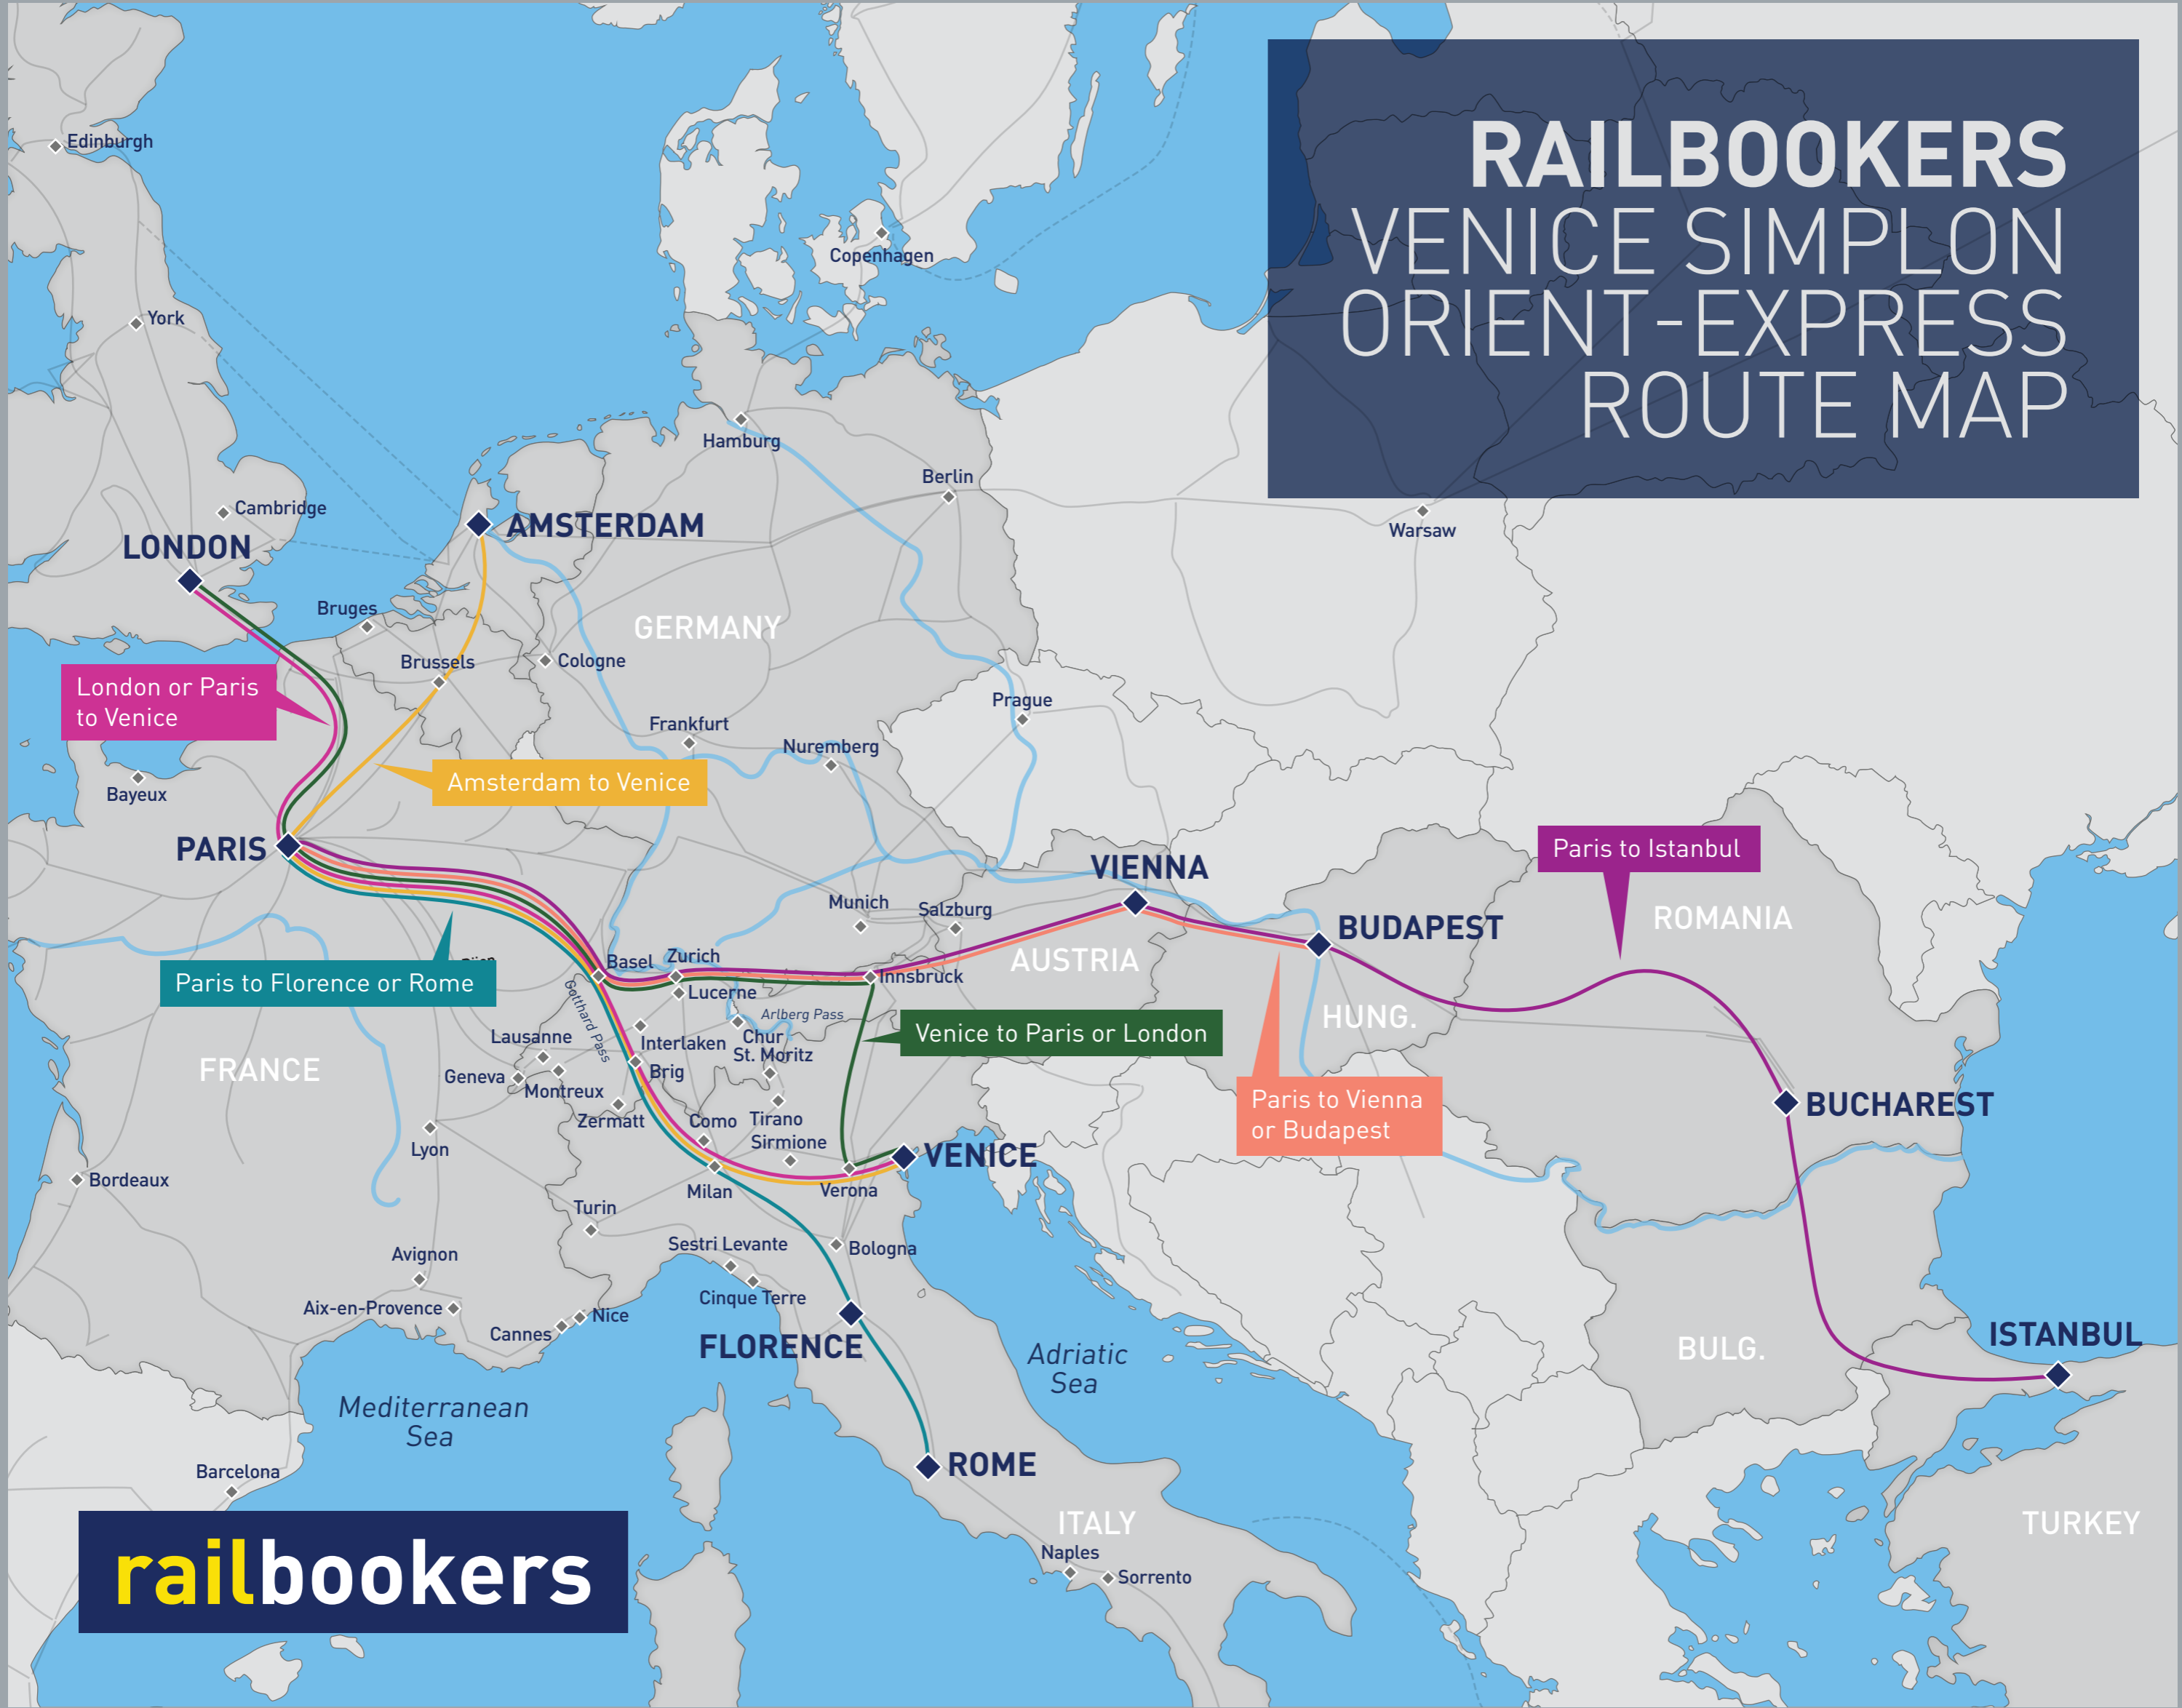

# RAILBOOKERS VENICE SIMPLON ORIENT-EXPRESS ROUTE MAP

**railbookers**